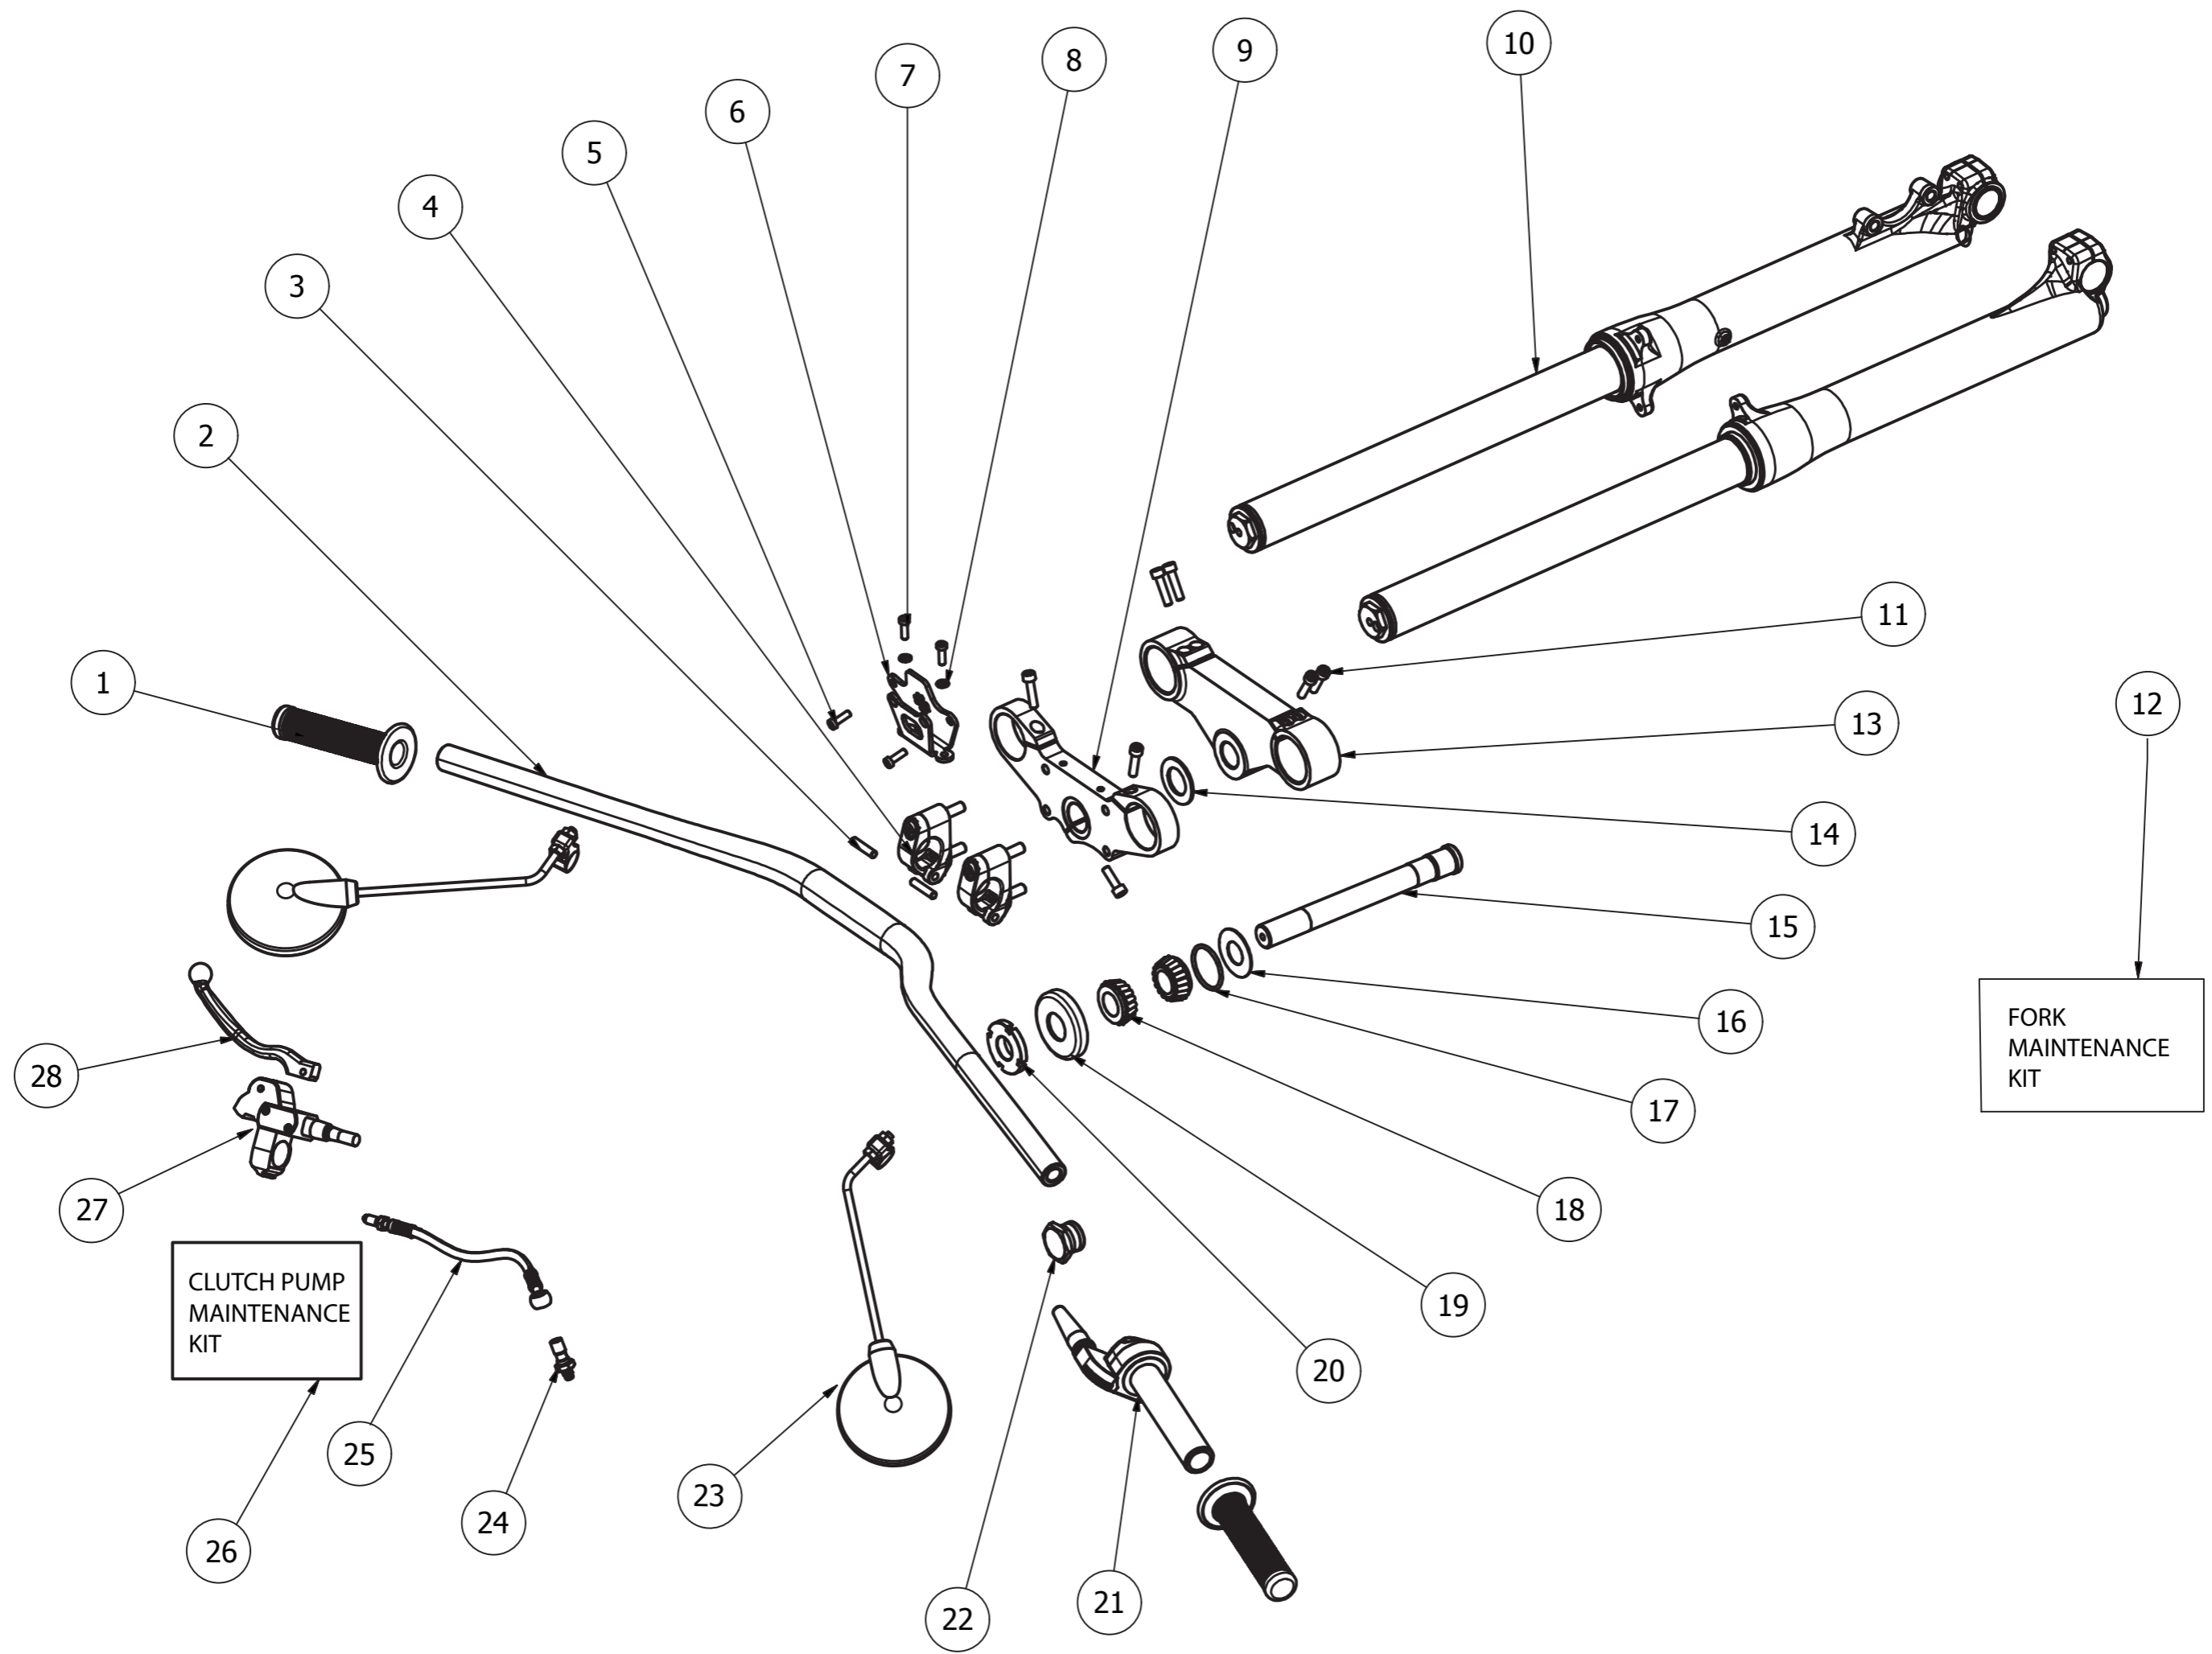

<i>REF</i>	<i>CODE</i>	<i>NAME</i>	<i>QUANTITY</i>
1	2520010211	HANDLEBAR GRIPS	1
2	2510010512	HANDLEBAR EXPLORER	1
3	0630YA	HANDLEBAR CLAMP PIN	2
4	2530010211	HANDLEBAR CLAMP SET	1
5	051608AA	TORX 5X16	2
6	6100030211	MULTIFUNCTION SUPPORT PLATE	1
7	051608AA	TORX 5X16	2
8	0508KE	WASHER	2
9	2600010211	UPPER CLAMP	1
10	2000010512	FRONT FORK	1
11	062010AA	TORX 6X20 INOX.	7
12	2099010211	F. FORK MAINTENANCE KIT	1
13	2700010212	LOWER CLAMP	1
14	244002NA	UPPER CLAMP WASHER	1
15	2610010211	STEERING AXLE	1
16	204201NA	STEERING WASHER	1
17	372500TA	STEERING O-RING	1
18	32004BQ	STEERING BEARING	2
19	9050040211	BEARING STEERING DUST COVER	1
20	2620010211	STEERING NUT	1
21	2560010211	HANDLE THROTTLE	1
22	2630010211	NUT TOP STEERING AXLE	1
23	1610010211	REARVIEW MIRROR	1
24	2552010211	HIDRAULIC CLUTCH RACORD	1
25	2550010211	CLUTCH TUBE	1
26	2546010211	CLUTCH PUMP MAINTENANCE KIT	1
27	2540010211	CLUTCH LEVER / PUMP KIT	1
28	2542010211	CLUTCH LEVER	1