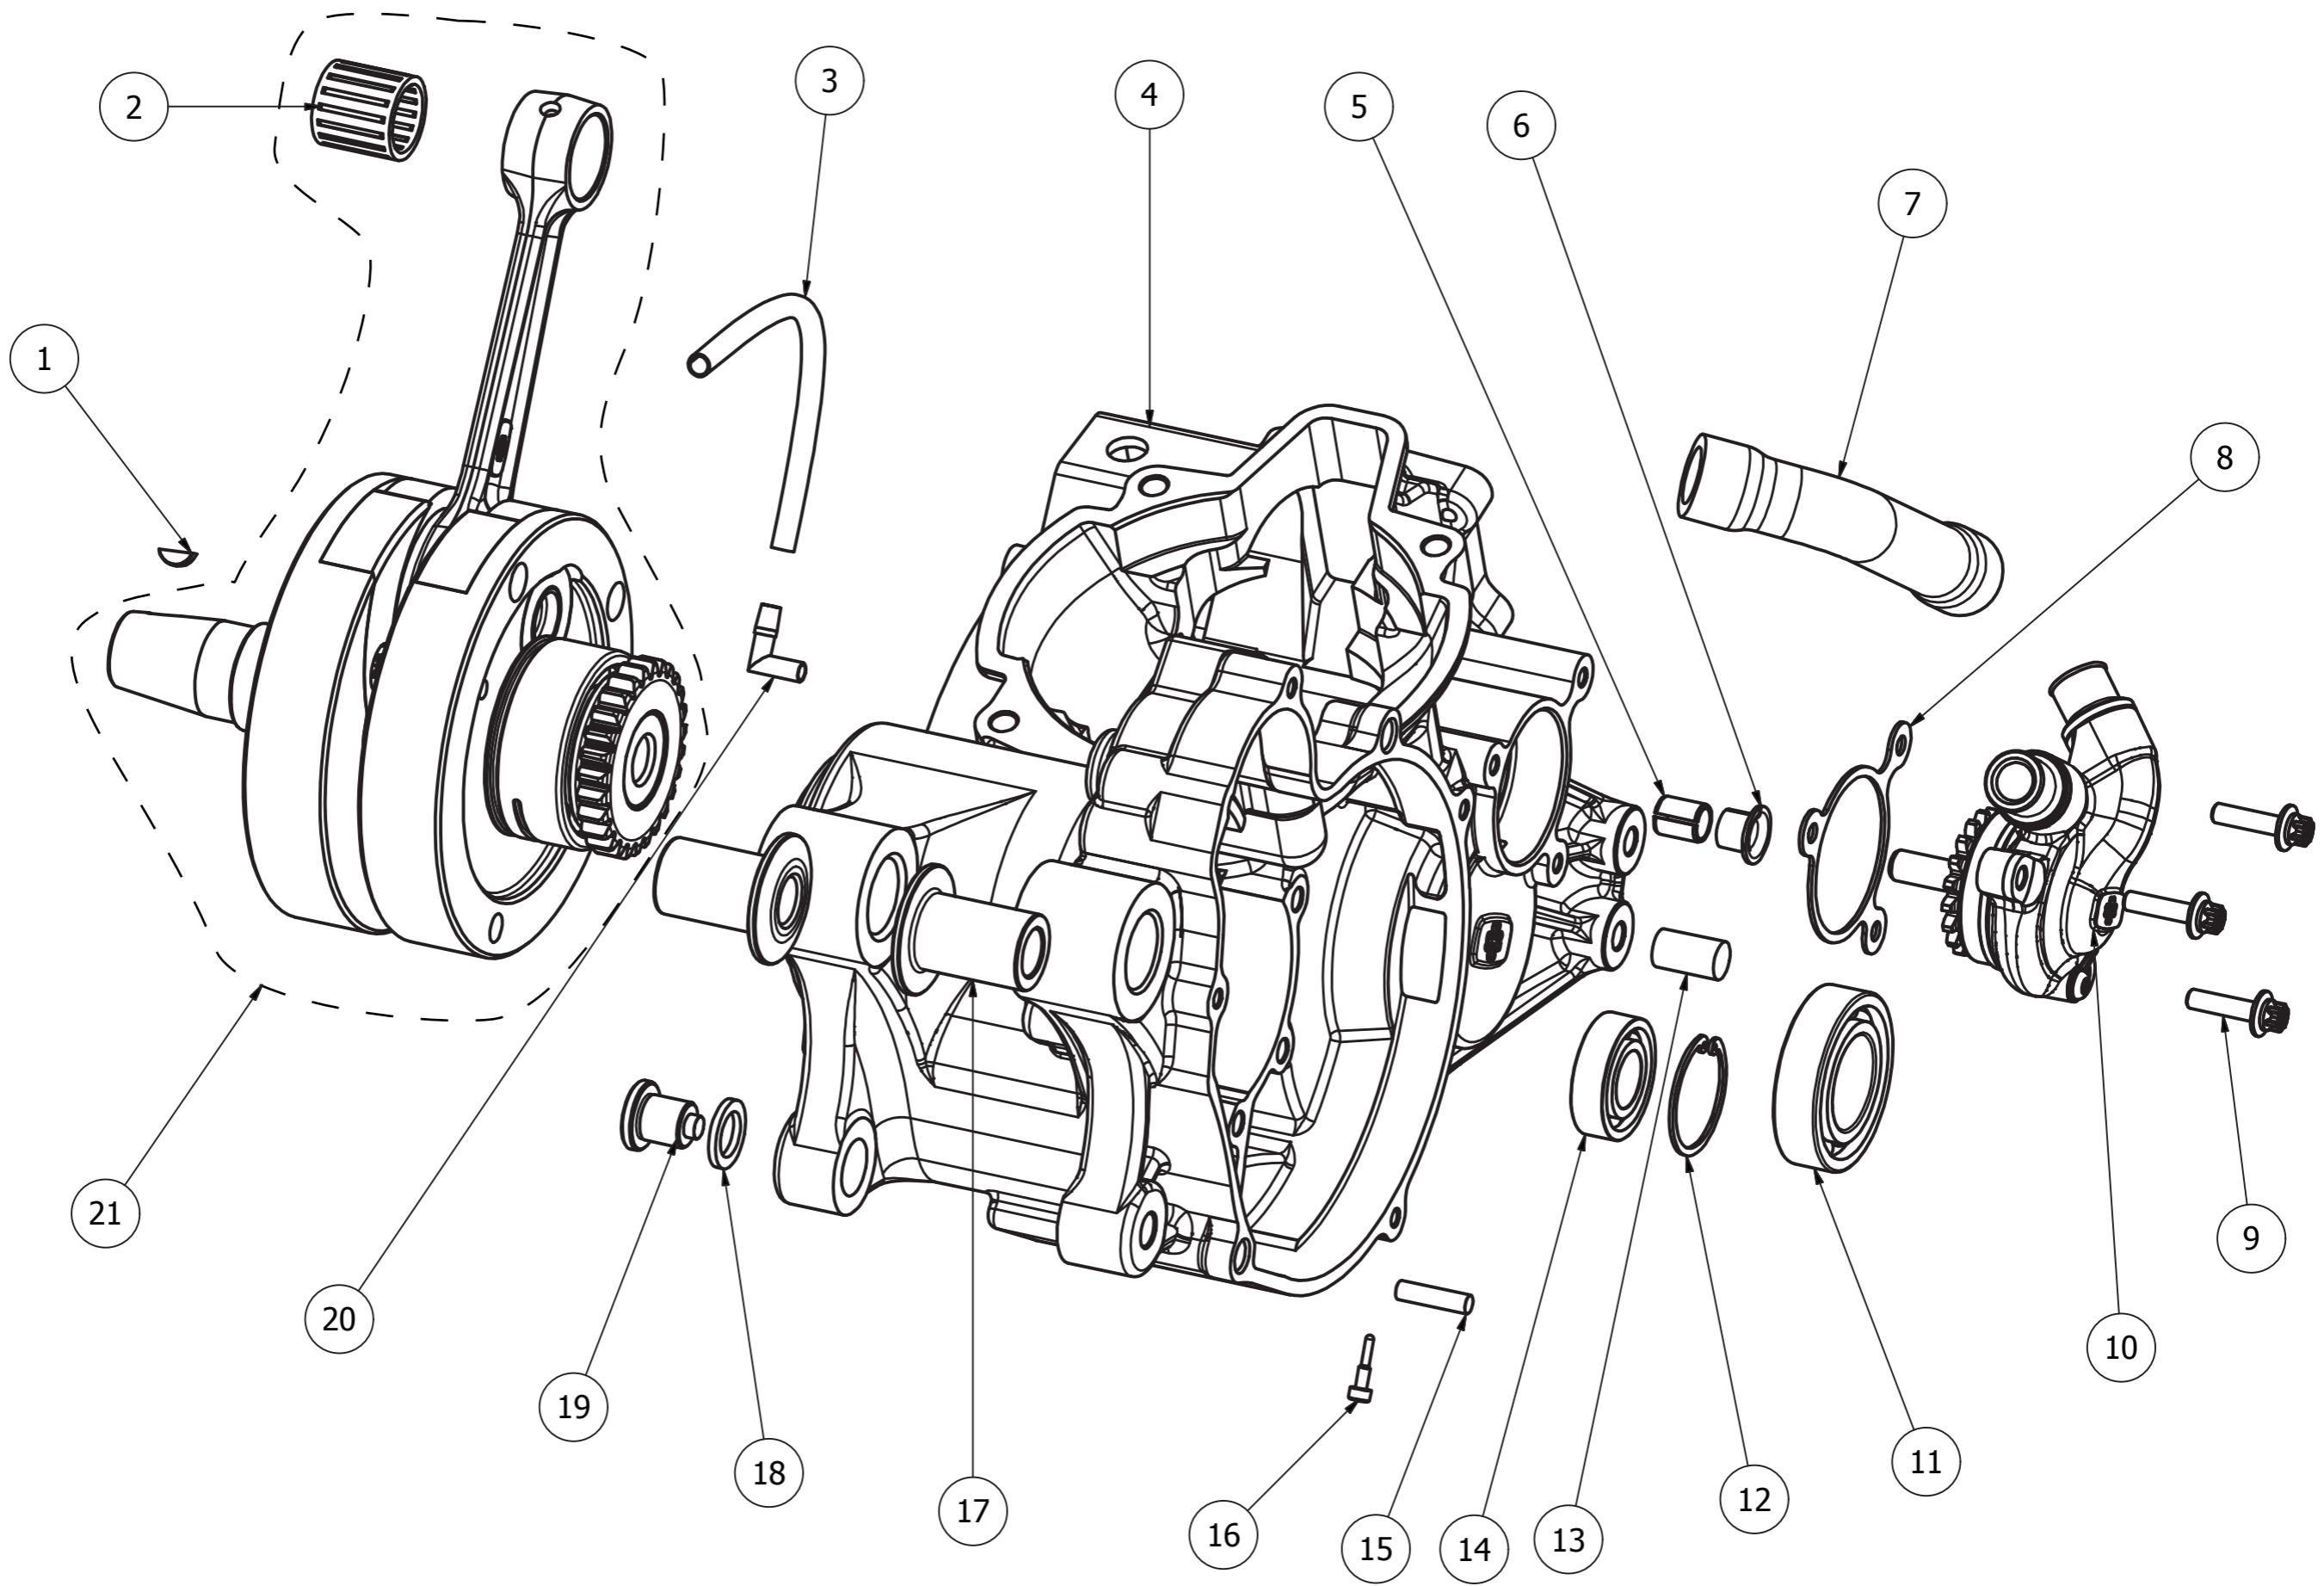

<i>REF</i>	<i>CODE</i>	NAME	<i>QUANTITY</i>
1	3300020211	WOODRUFF KEY 10x3,7x3	1
2	182222QA	NEEDLE BEARING	1
3	9415010211	TANK CAP DEVAP.TUBE	1
4	1000020211	CRANKCASE	1
5	081012OA	FRICTION BEARING	1
6	081009.5OB	FRICTION BEARING	1
7	5710020211	CYLINDER WATER HOSE	1
8	9540020211	WATER PUMP GASKET	1
9	052508AA	M5x25 SCREW	3
10	5500020211	WATER PUMP ASSY	1
11	254212PA	BEARING	1
12	320000WC	SEEGER Ø32	1
13	7160020211	KICKSTART PEDAL STOP	1
14	153209PA	BEARING	1
15	1110020211	CENTERING PIN	2
16	3350020211	CRANKSHAFT BEARING POS. SCREW	1
17	4200010211	REAR ENGINE CAP ANCLAGE	2
18	121802NF	WASHER	1
19	1300020211	OIL OUT PLUG	1
20	1350020211	UNSTEAME	1
21	3000020211	CRANKHAFT	1