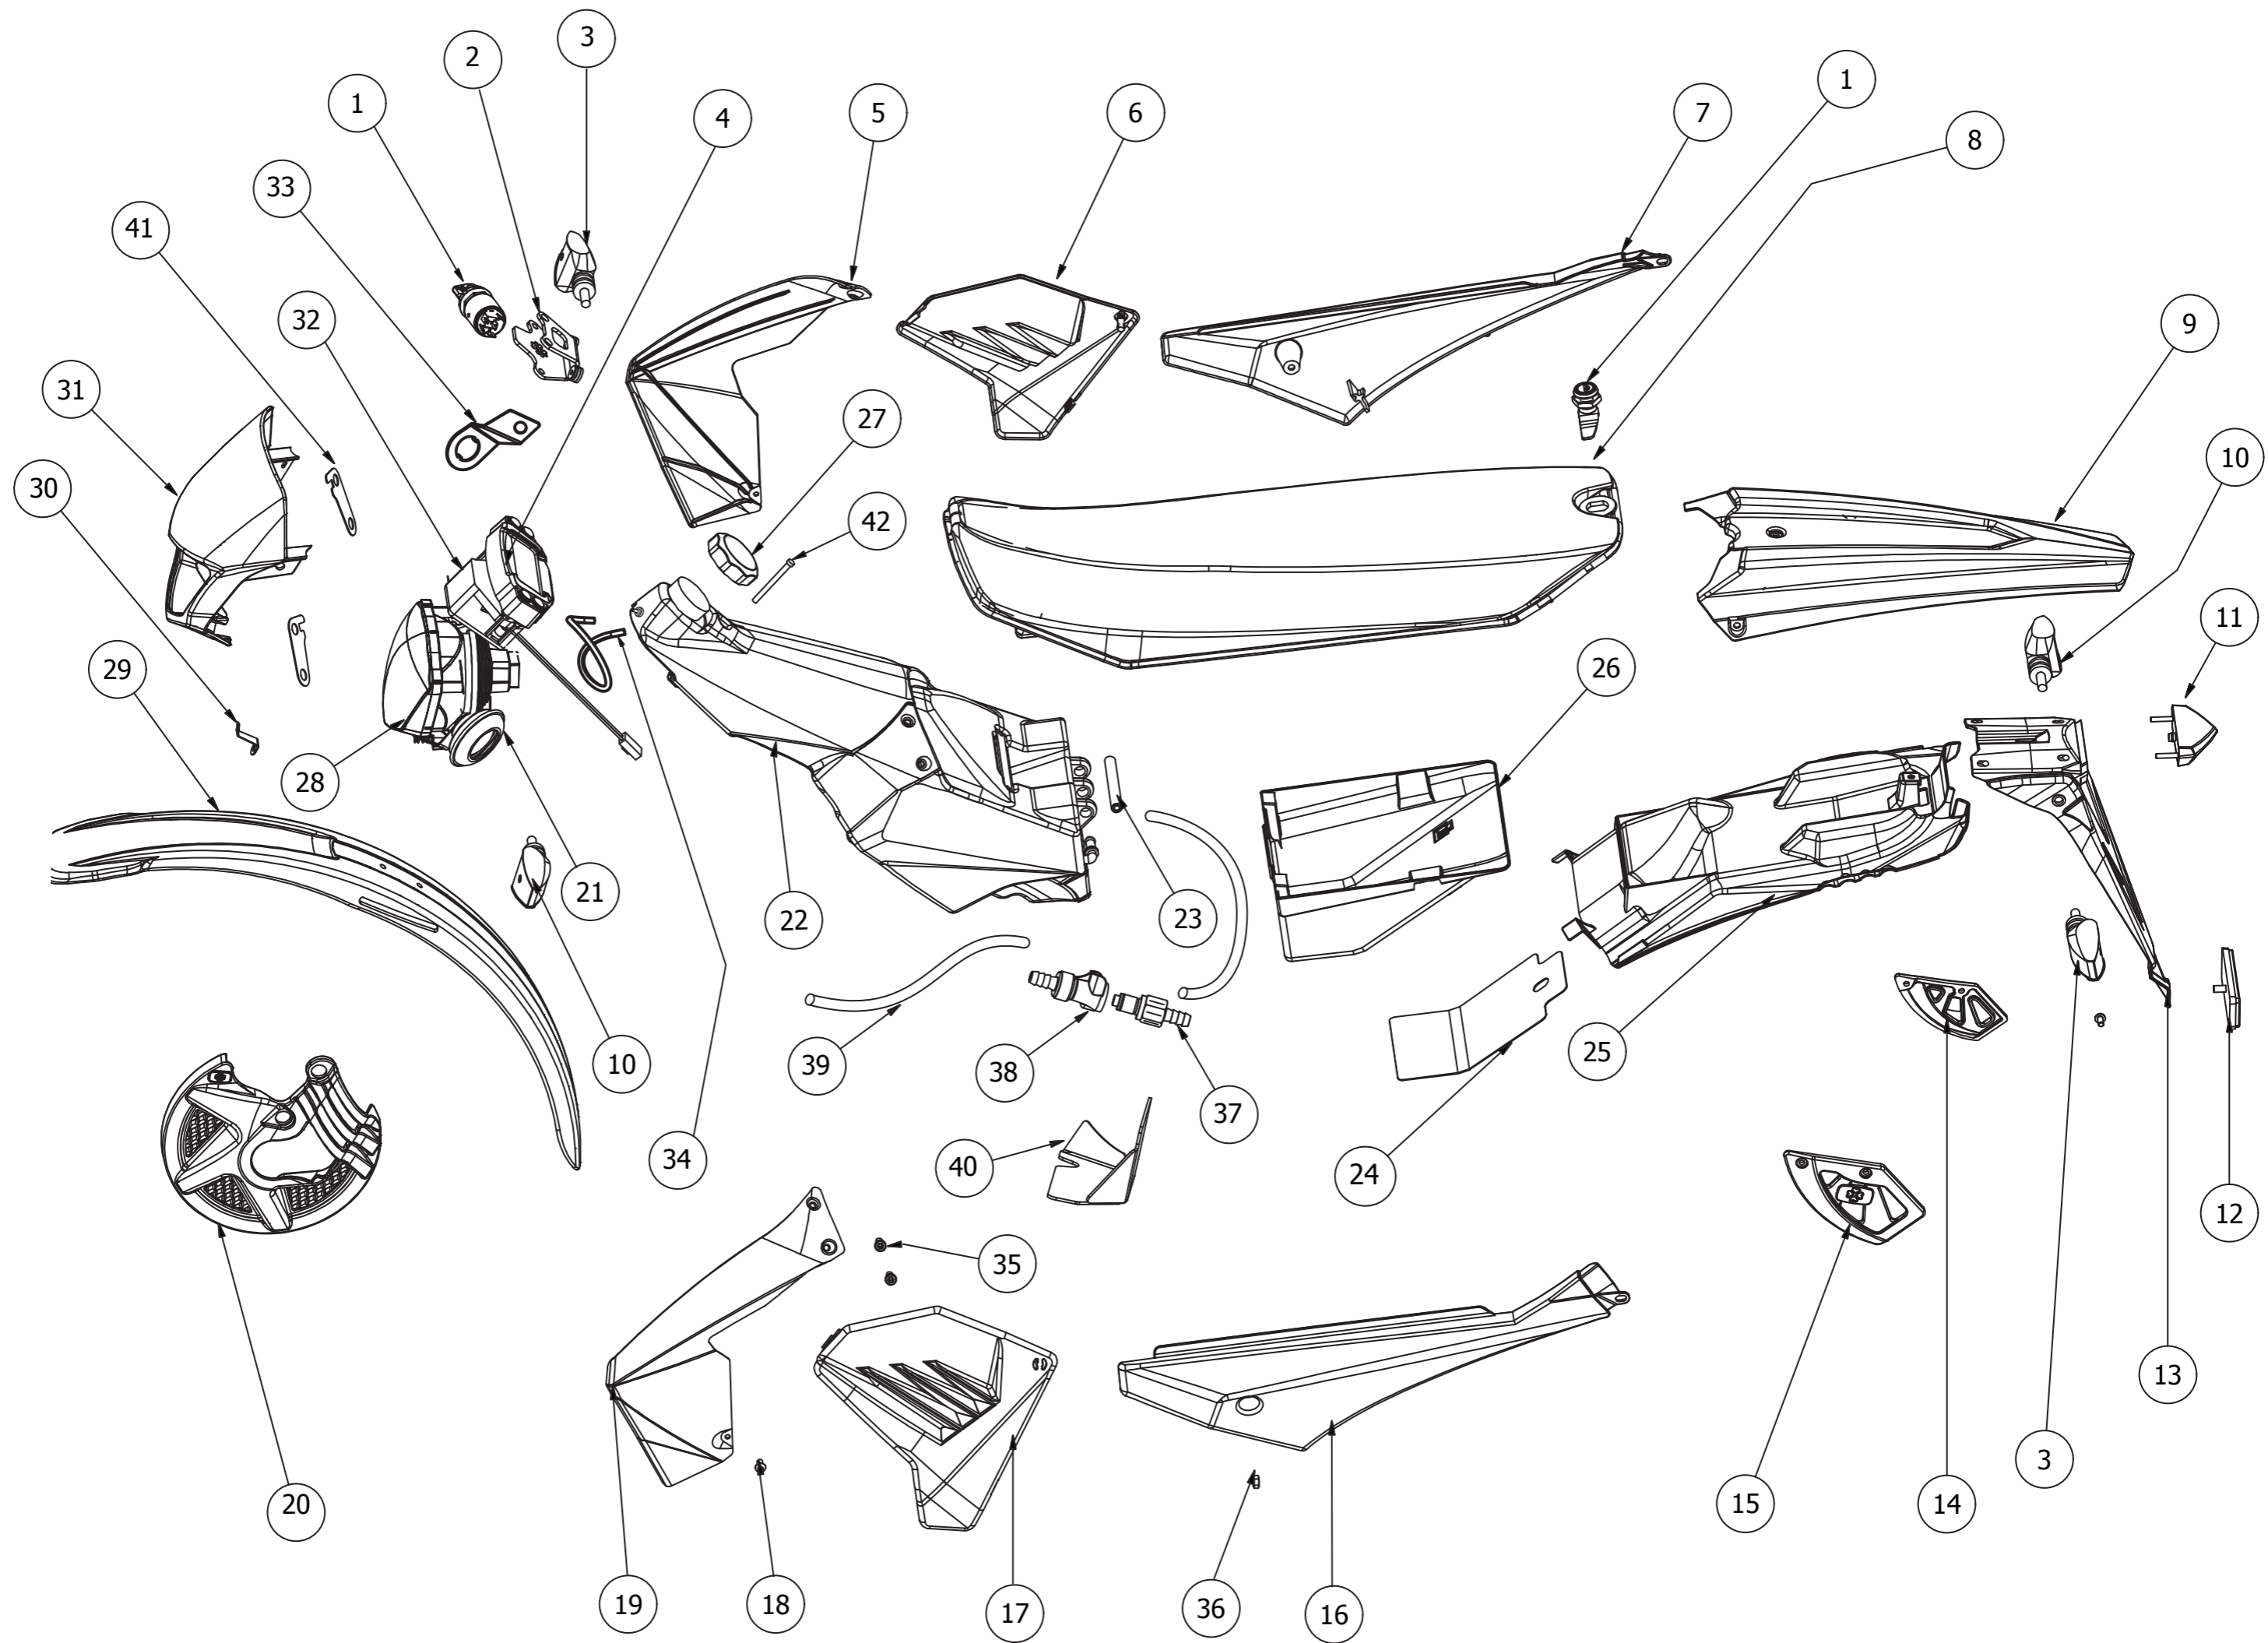

<i>REF</i>	<i>CODE</i>	<i>NAME</i>	<i>QUANTITY</i>
1	6400030512	KEY SWITCH KIT	2
2	6100030213	MULTIFUNCTION SUPPORT	1
3	2300030211	INDICATOR-A	2
4	6000030211	TRAILTECH MULTIFUNCTION	1
5	4010040512	RIGHT SHROUDS PANEL	1
6	6210040512	RIGHT SUBFRAME PANEL	1
7	6200040512	RIGHT SIDE PANEL	1
8	8001040512	SEAT	1
9	6000040512	REAR FENDER	1
10	2350030211	INDICATOR-B	2
11	3100030512	TAIL LIGHT	1
12	3250030211	REAR CATADIOPTIC	1
13	7000040212	TAIL LIGHT AND PLANE NUMBER SUPPORT	1
14	9015040211	REAR DISC PROTECTOR	1
15	9020040211	REAR SPROCKET PROTECTOR	1
16	6300040512	LEFT SIDE PANEL	1
17	6310040512	LEFT SUBFRAME PANEL	1
18	030900FB	RADIATOR SCREW	2
19	4020040512	LEFT SHROUDS PANEL	1
20	9010040211	FRONT DISC COVER	1
21	620030211	HORN	1
22	9400010512	FUELTANK	1
23	9455010512	HINGE FUEL TANK	1
24	8110040512	BOX HEAT PROTECTOR	1
25	6400040512	EXHAUST PROTECTOR	1
26	8500040512	BOX	1
27	9410010512	TANKCAP	1
28	2100030211	LAMP EXPLORER	1
29	2000040211	FRONT FENDER	1
30	2115030211	HEADLIGHT MASK SUPPORT	1
31	1010040211	HEADLIGHT MASK	1
32	4000030212	BATTERY 12V2AP	1
33	6300030512	KEY SWITCH SUPPORT	1
34	XXXXX	FUEL TANK AIR HOSE	1
35	051008CA	TORX M5x8 CHAMFER	4
36	051208BB	TORX M5x12	2
37	9451010512	MALE FUEL QUICK CONNECT	1
38	9450010512	FEMALE FUEL QUICK CONNECT	1
39	9151010512	FUEL QUICK CONNECT TUBE	2
40	9425010512	THERMAL PROTECTOR OF FUEL TANK	1
41	2110030211	LAMP SUPPORT	1
42	056008BA	TORX M5X60	1