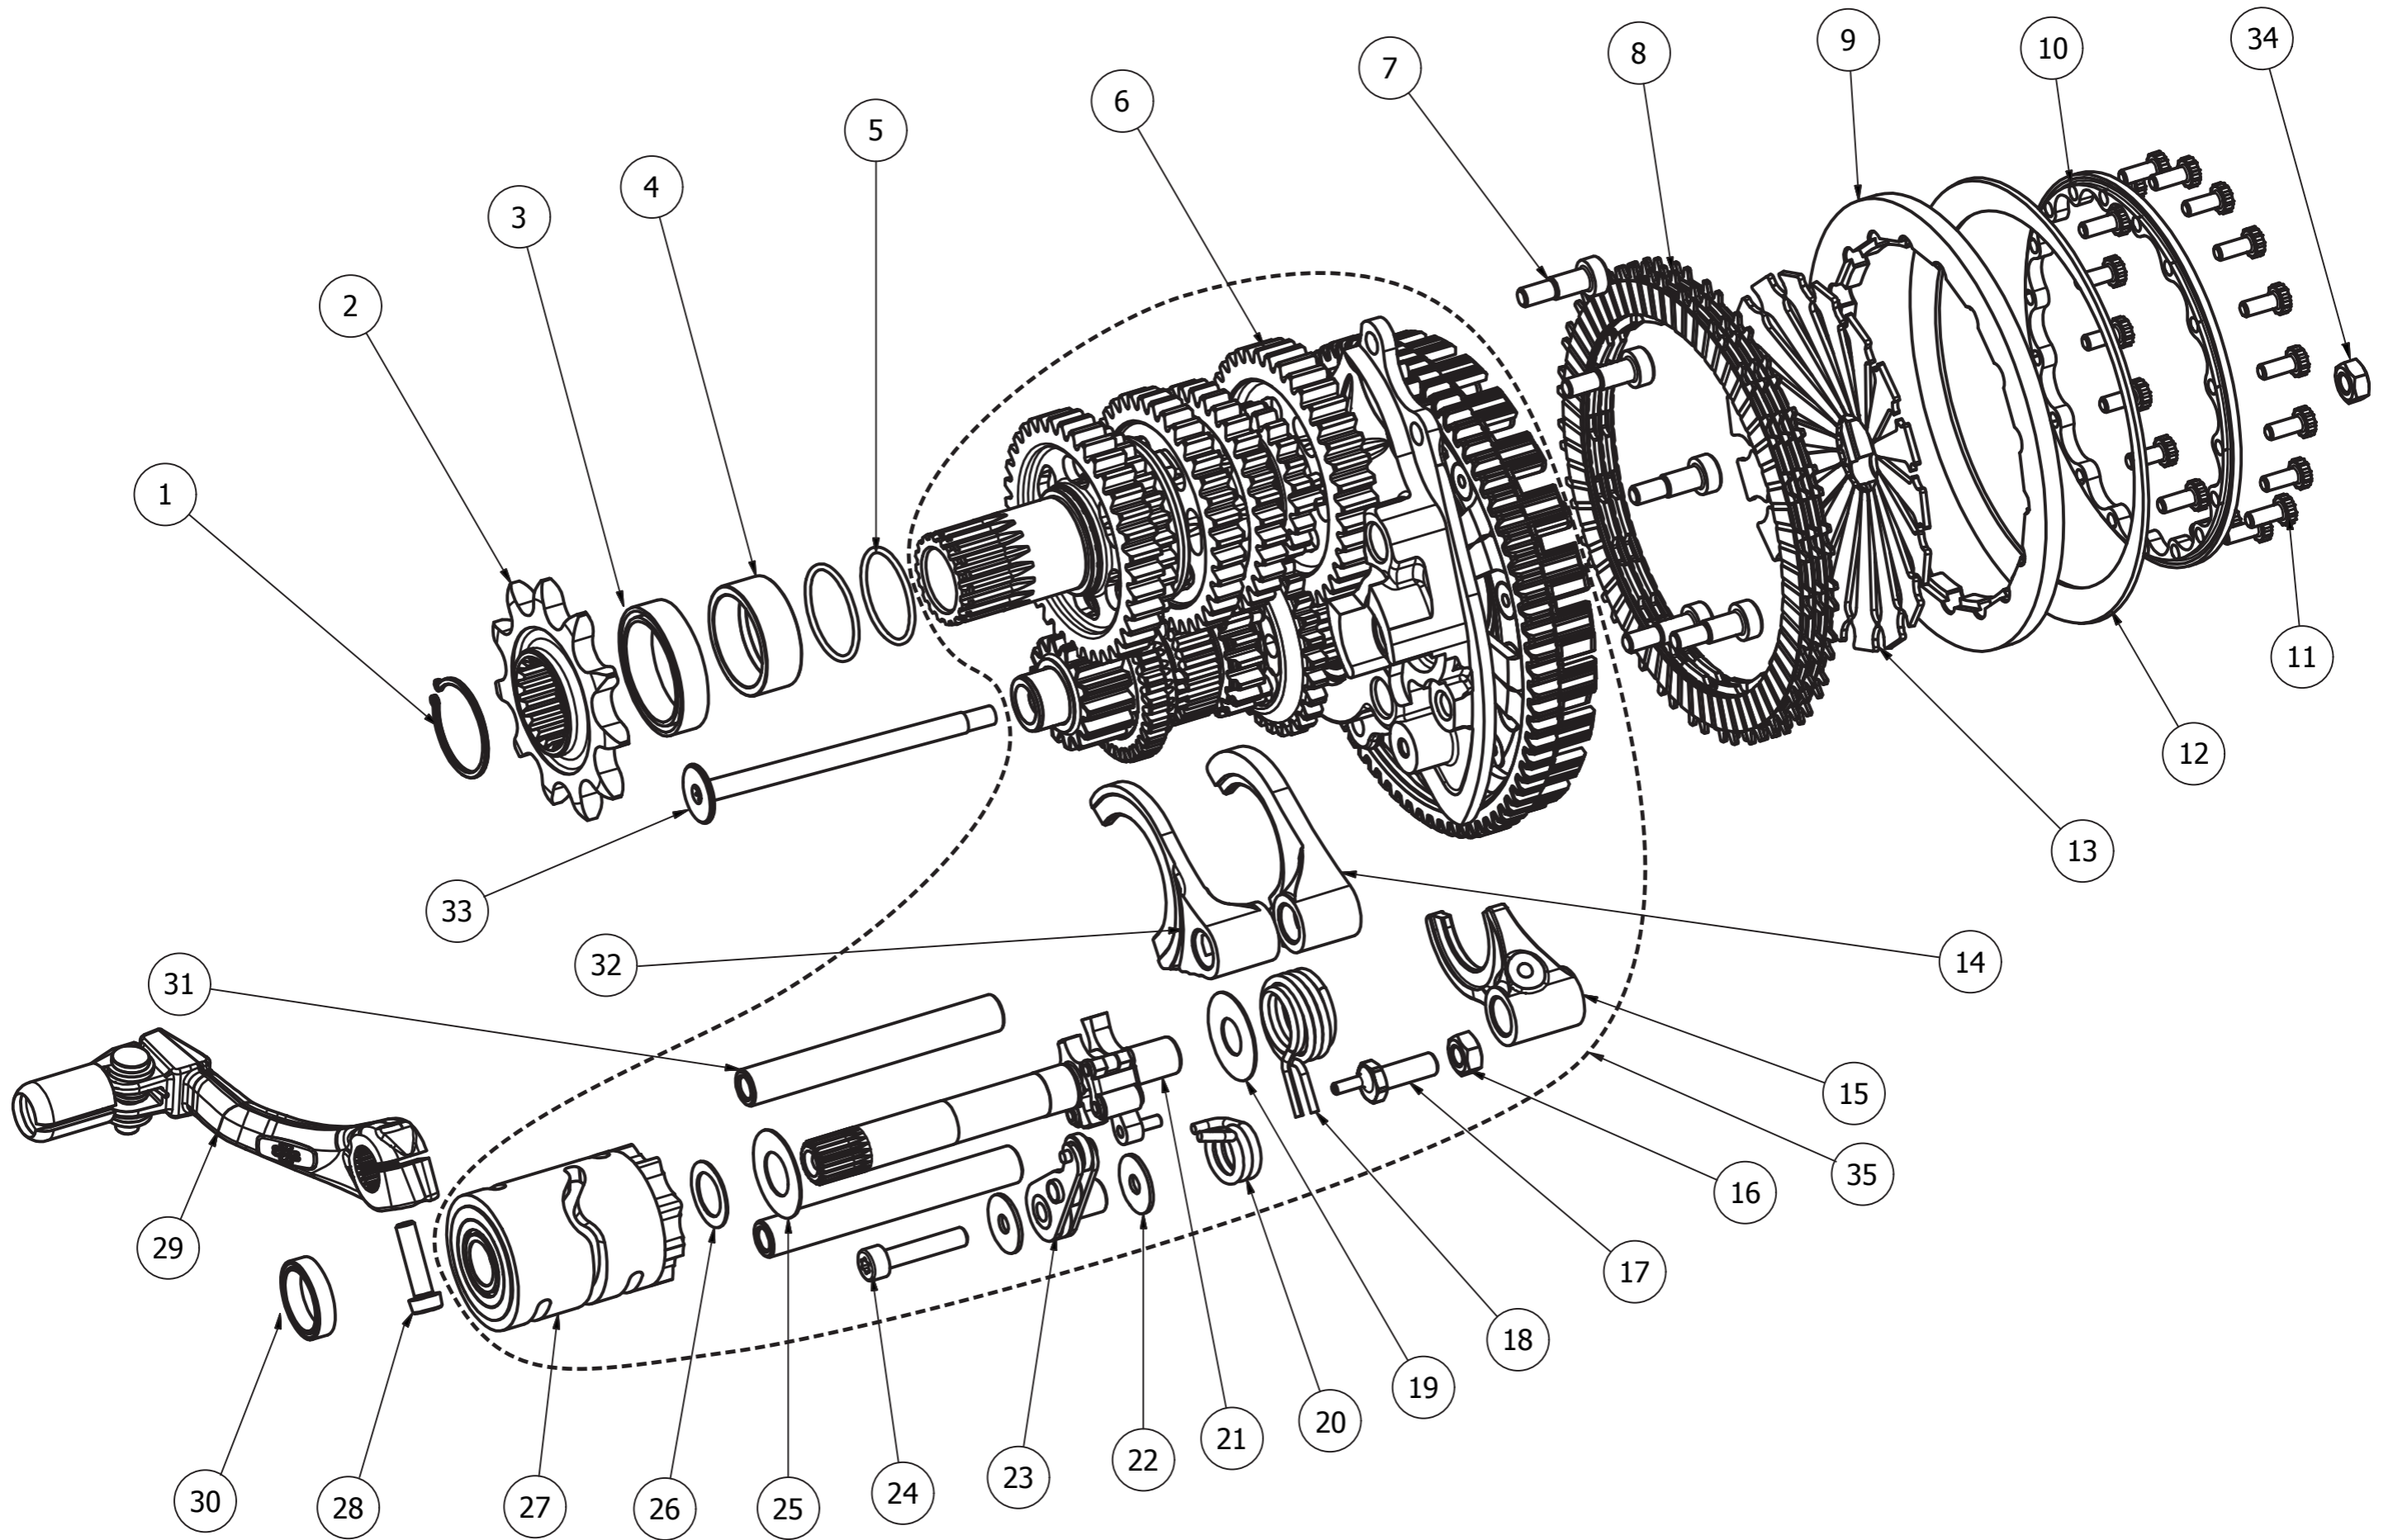

<i>REF</i>	<i>CODE</i>	<i>NAME</i>	<i>QUANTITY</i>
1	250000WA	SEEGER Ø25	1
2	4310020211	COUNTERSHAFT SPROCKET	1
3	304008SB	SEAL FOR GEAR OUTPUT SHAFT	1
4	4510020211	SHIFT SEAL BUSHING	1
5	251500TA	O-RING NBR	2
6	4000020211	GEAR TRANSMISSION ASSY	1
7	061008DB	SCREW	5
8	2300020212	CLUTCH DISCS SET	1
9	2410020211	PRESSURE PLATE	1
10	2430020211	CLUTCH SPRING SUPPORT PLATE	1
11	041007BC	M4x10 SCREW	18
12	2420020212	CLUTCH SPRING	1
13	2440020211	CLUTCH RELEASE ARM	18
14	8210020211	GEAR FORK 1^a-4^a	1
15	8230020211	GEAR FORK 5^a-6^a	1
16	0610KI	M6 NUT	1
17	4410020211	SHIFT SPRING REGULATOR	1
18	8115020211	SHIFT SHAFT SPRING	1
19	102405NA	WASHER	1
20	8130020211	GEAR SELECTOR SPRING	1
21	8100020211	SHIFT SHAFT ASSY	1
22	051601NA	WASHER	2
23	8120020211	GEAR SELECTOR	1
24	052508AA	M5x25 TORX	1
25	122425NA	WASHER	1
26	121805NA	WASHER	2
27	8400020211	SHIFT DRUM ASSY	1
28	052008AA	M5x20 TORX	1
29	8510020211	GEAR PEDAL	1
30	12005SB	SEAL FOR GEAR SHAFT	1
31	8310020211	FORK SHAFT	2
32	8220020211	GEAR FORK 2^a-3^a	1
33	1600020213	CLUTCH AXIS FIXER	1
34	1610020213	CLUTCH NUT FIXER	1
35	4000800211	PREASSEMBLED & ADJUSTED GEAR KIT	1