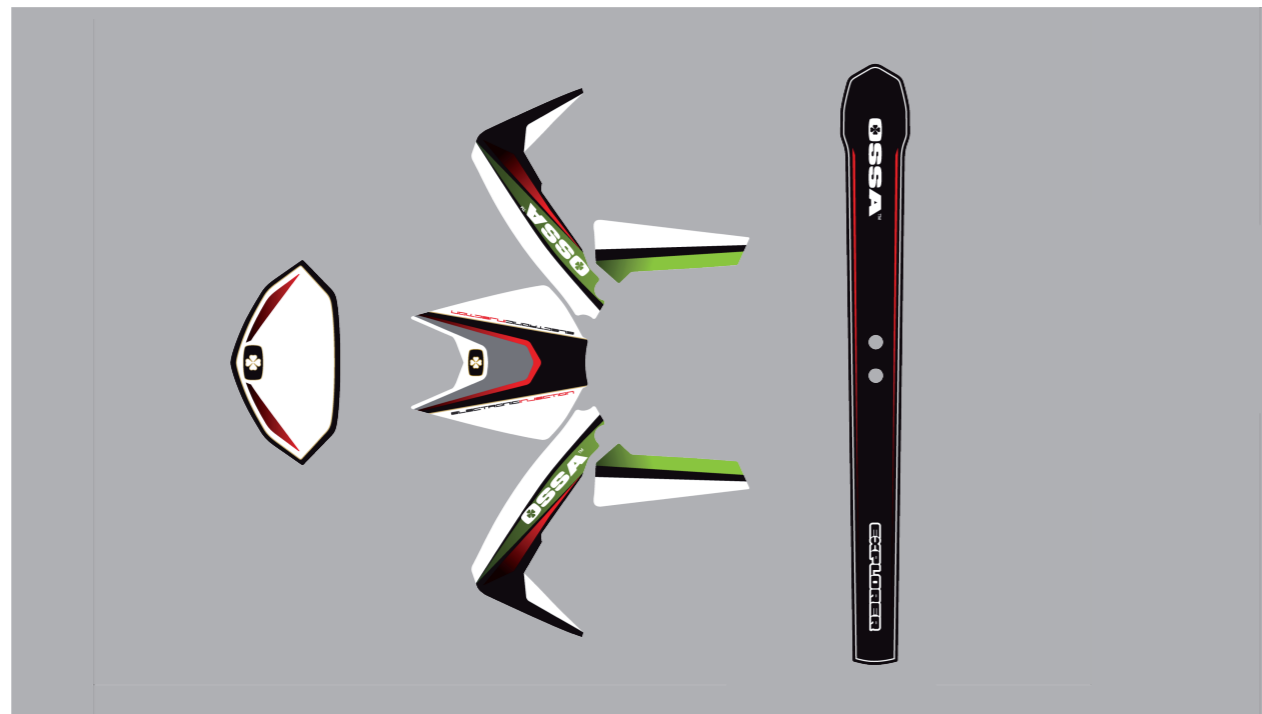

1040960211  
CLUTCH POSITION TOOL

1020960211  
IGNITION & STATOR TOOL

1050960211  
PRIMARY BEARING TOOL

1080960211  
CRANKSHAFT TOOL

1000960211  
MOTOR SUPPORT TOOL

1499960211 OSSA WORKSHOP KIT

1000050512 COMPLETE STICKERS KIT EXPLORER 2012