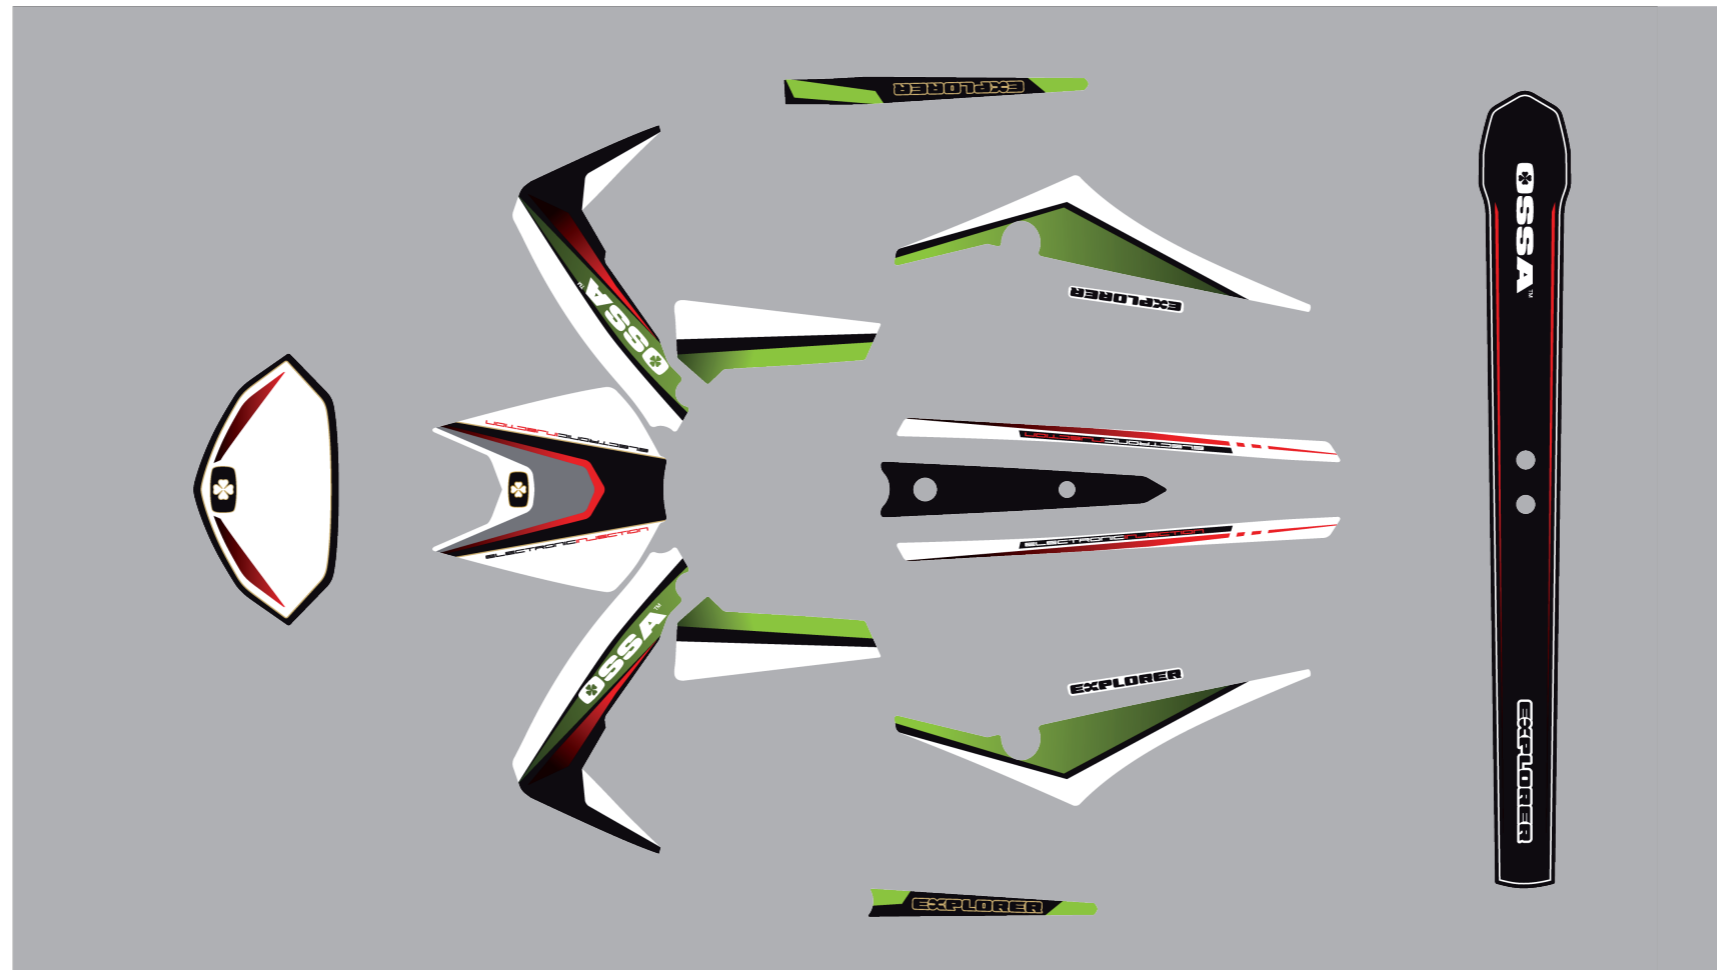

1040960211  
CLUTCH POSITION TOOL

1020960211  
IGNITION & STATOR TOOL

1050960211  
PRIMARY BEARING TOOL

1080960211  
CRANKSHAFT TOOL

1000960211  
MOTOR SUPPORT TOOL

1499960211 OSSA WORKSHOP KIT

1000050512 COMPLETE STICKERS KIT EXPLORER 2012