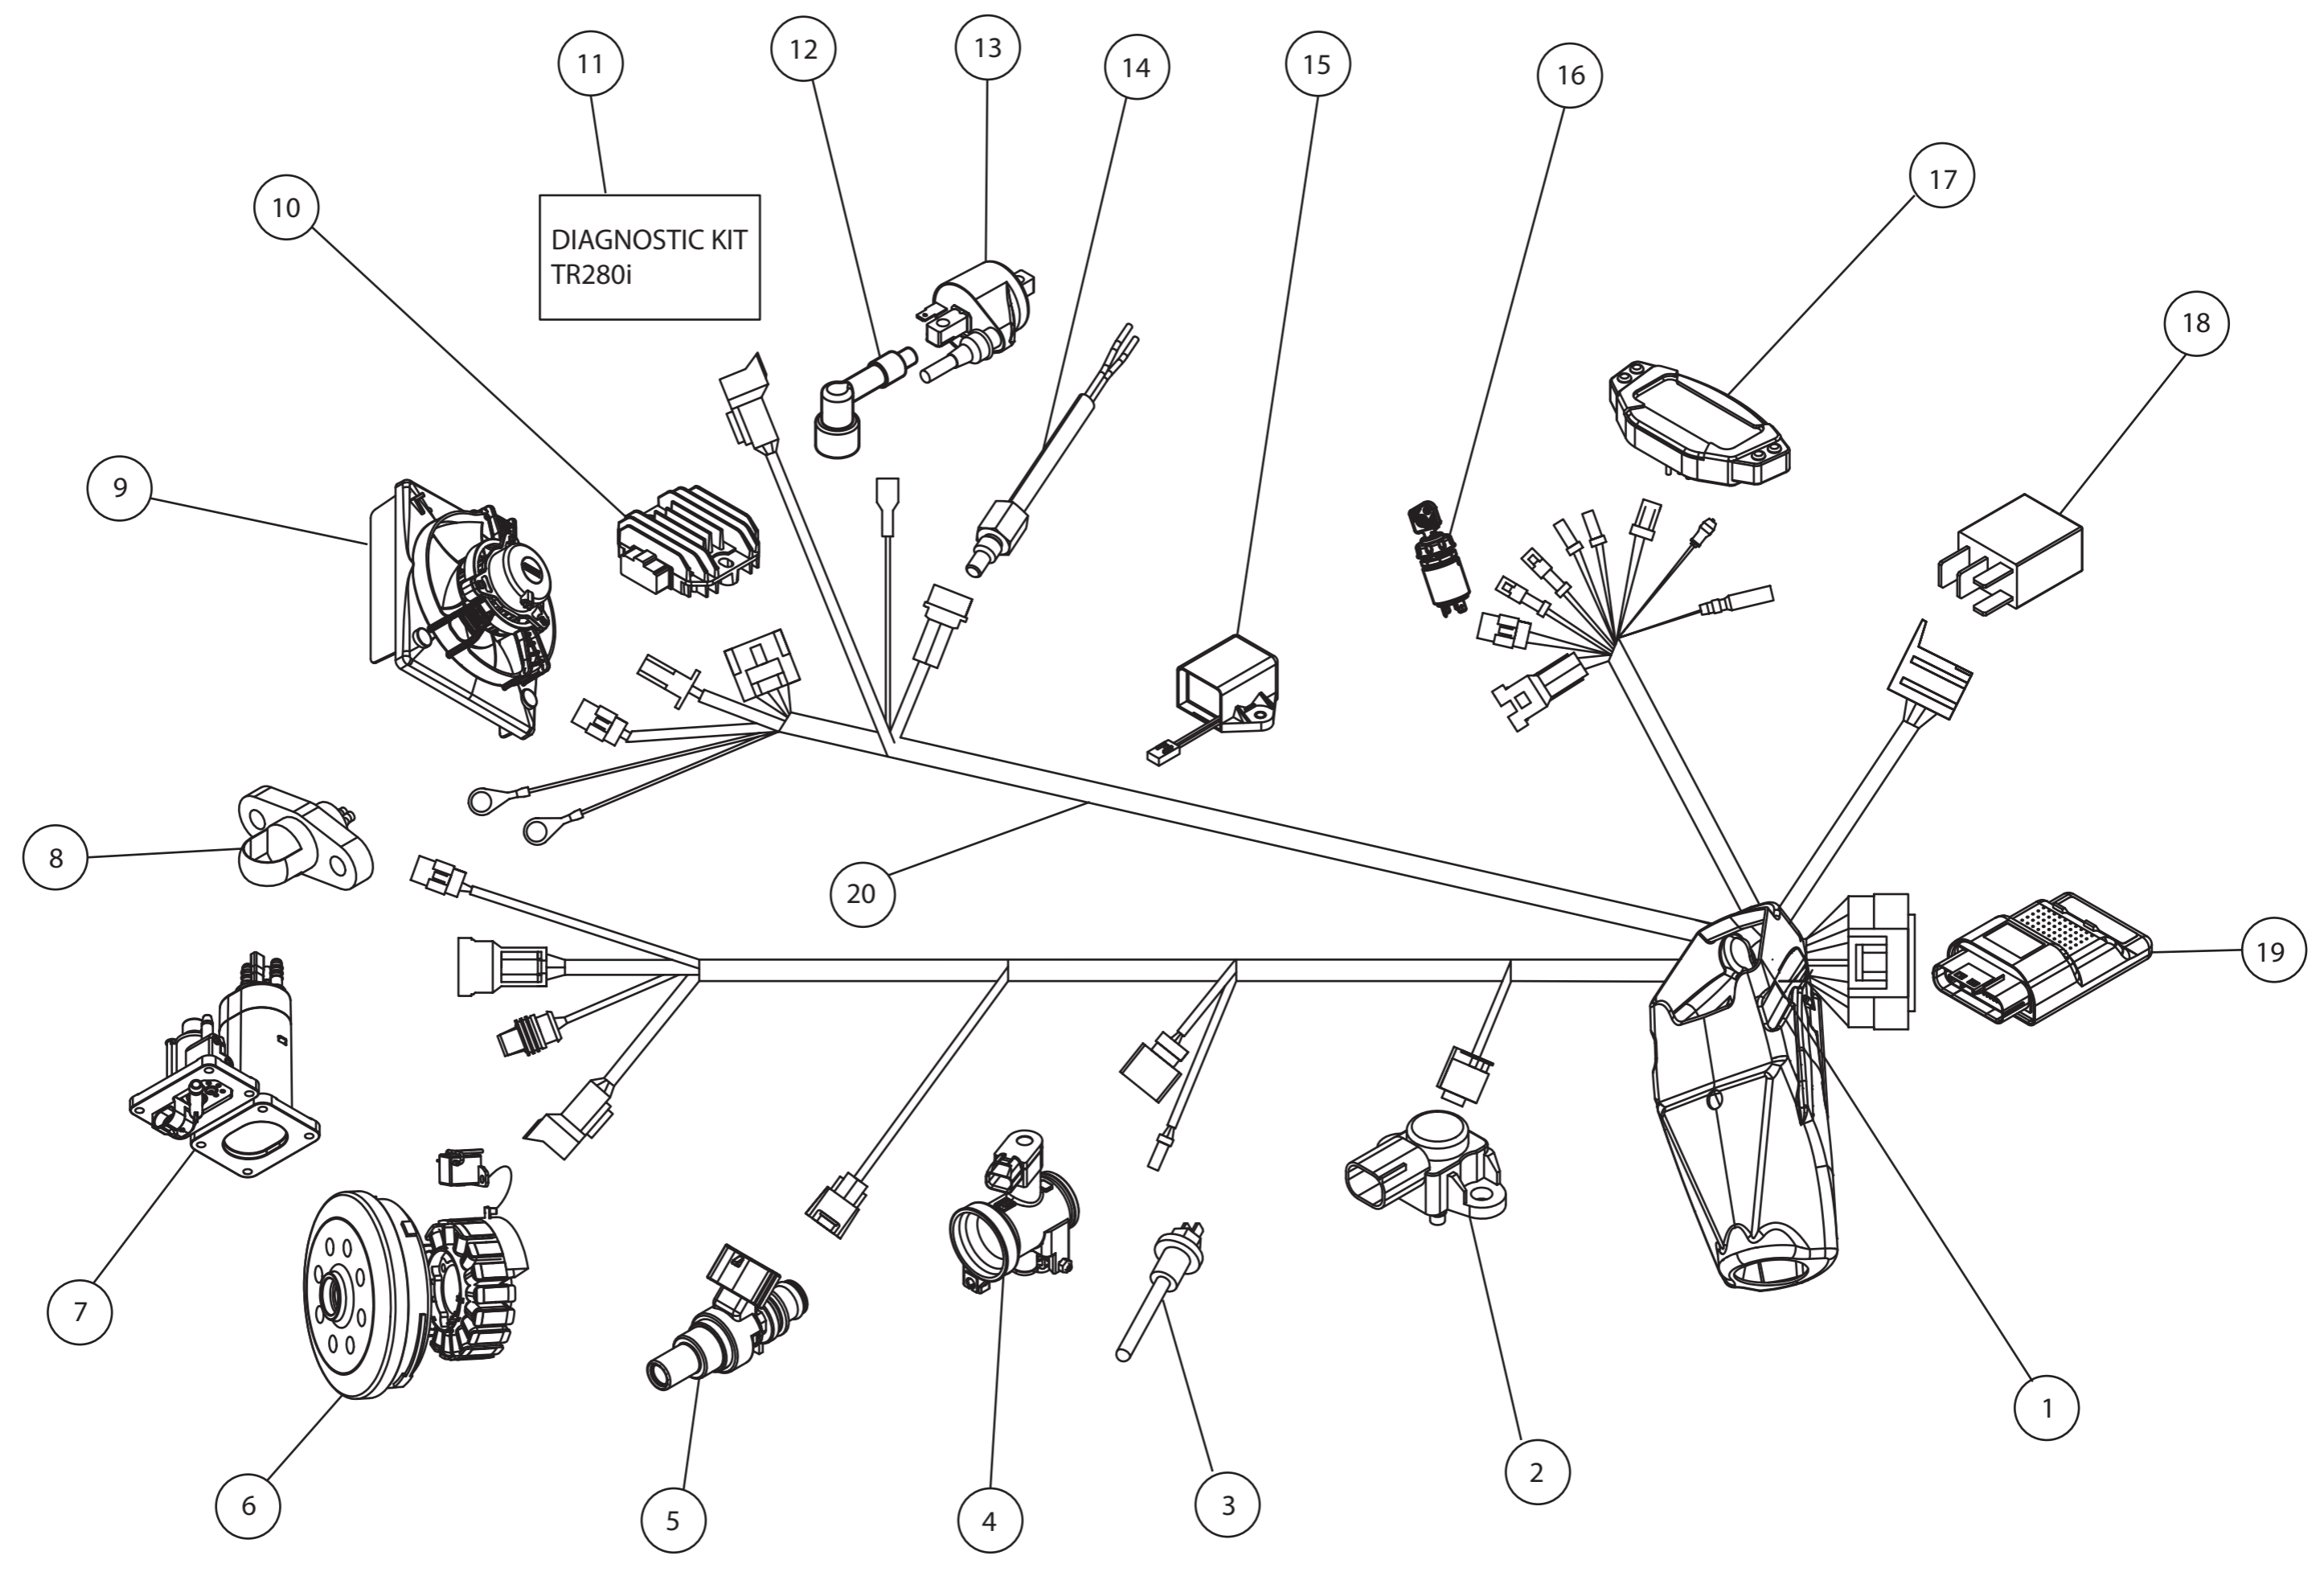

<i>REF</i>	<i>CODE</i>	<i>NAME</i>	<i>QUANTITY</i>
1	1100030211	INJECTION SYSTEM + AIR BOX FILTER	1
2	9260030211	AIR PRESSURE SENSOR	1
3	8510030211	FUEL LEVEL SENSOR	1
4	9000010211	THROTTLE BODY ASSY	1
5	9110010211	INJECTOR	1
6	7100030211	ROTOR & STATOR SET	1
7	8500030211	FUEL PUMP ASSY	1
8	9250030211	AIR TEMPERATURE SENSOR	1
9	9100030211	ELECTRIC FAN	1
10	5100030211	REGULATOR	1
11	9900030211	DIAGNOSTICS KIT	
12	5020030211	SPARK PLUG CAP	1
13	5000030211	IGNITION COIL	1
14	9200030211	COOLANT TEMPERATURE SENSOR	1
15	5150030211	CAPACITOR UNIT	1
16	6400030512	KEY SWITCH	1
17	6000030211	TRAILTECH MULTIFUNCTION	1
18	9110030211	FAN RELAY	1
19	5200030211	ECU	1
20	1100030512	INJECTION WIRING EXPLORER	1