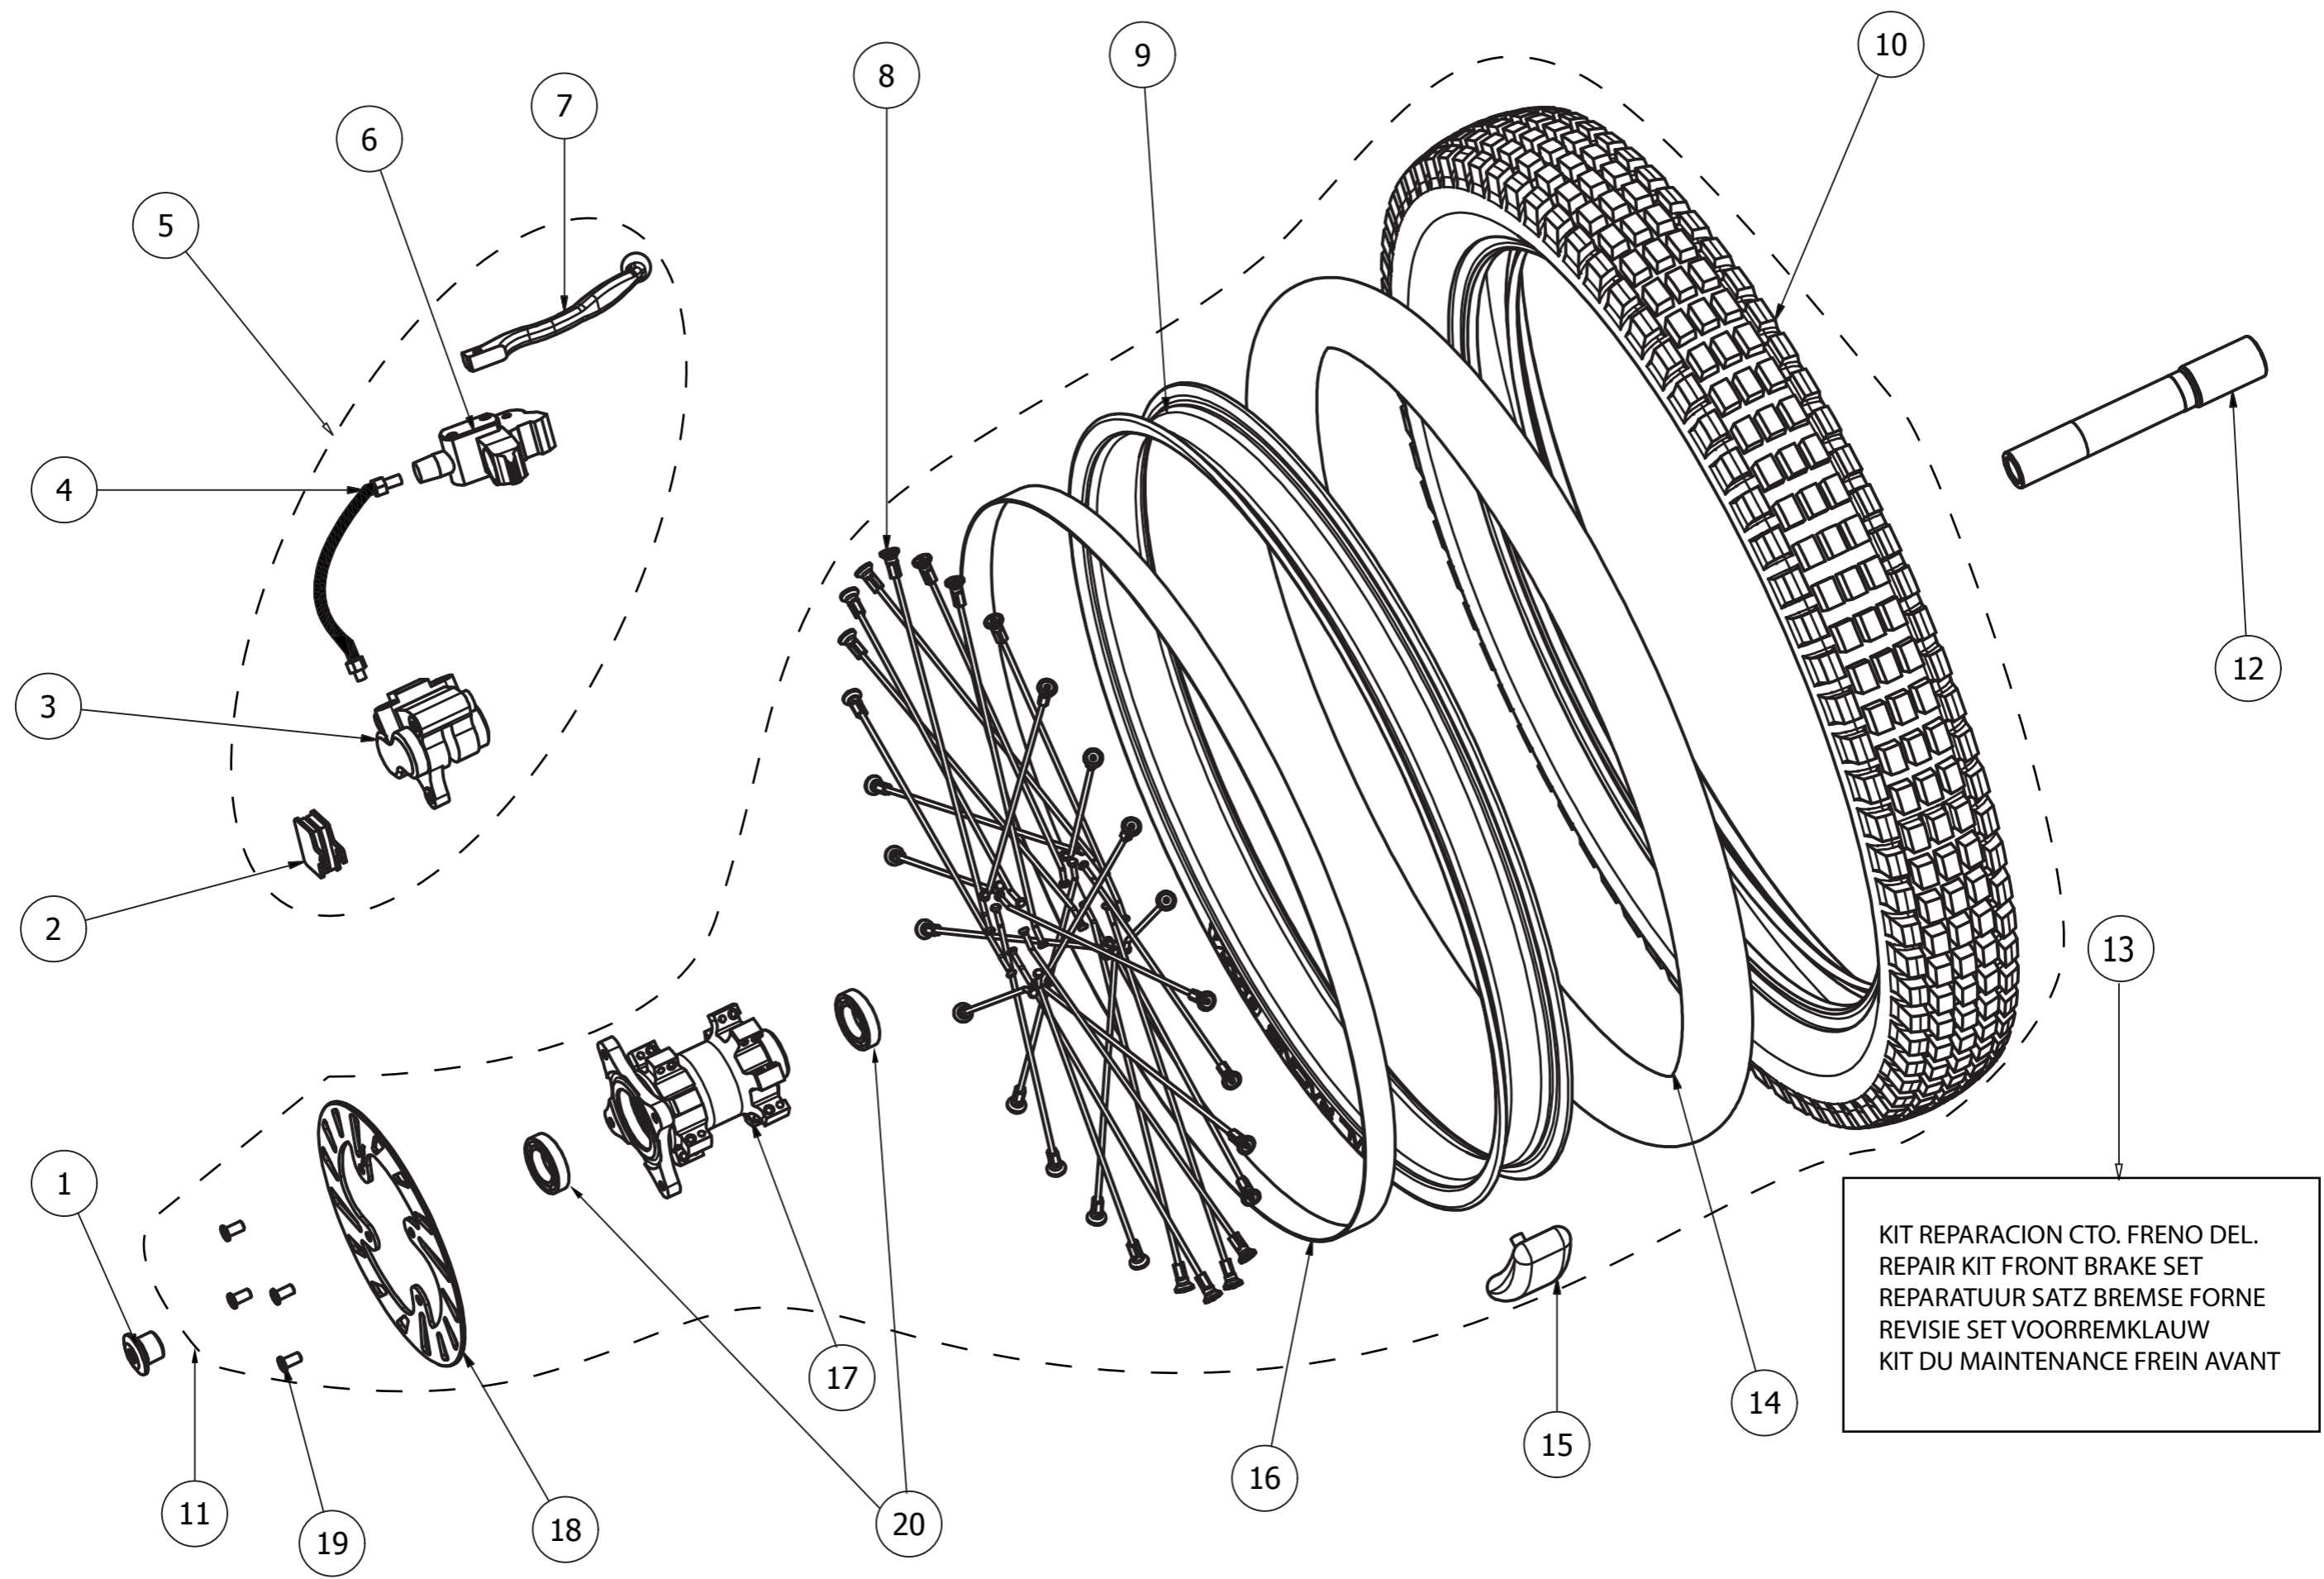

KIT REPARACION CTO. FRENO DEL.
REPAIR KIT FRONT BRAKE SET
REPARATUUR SATZ BREMSE FORNE
REVISIE SET VOORREMCLAUW
KIT DU MAINTENANCE FREIN AVANT

<i>REF</i>	<i>CODE</i>	<i>NAME</i>	<i>QUANTITY</i>
1	181515HA	FRONT WHEEL SCREW	1
2	7400010211	FRONT WHEEL BRAKE PADS	1
3	7200010211	FRONT WHEEL CALIPER	1
4	7300010211	FRONT BRAKE TUBE	1
5	7000010211	FRONT WHEEL BRAKE KIT	1
6	7100010211	FRONT WHEEL BRAKE PUMP	1
7	7320010211	FRONT WHEEL BRAKE LEVER	1
8	5310010212	FRONT WHEEL SPOKES KIT, BLACK	28
9	5110010212	FRONT RIM	1
10	XXXXXXXXXX	FRONT TYRE EXPLORER	1
11	5000010512	FRONT WHEEL SET	1
12	5010010211	FRONT WHEEL SHAFT	1
13	7499010211	REPAIR KIT FRONT BRAKE SET	1
14	5620010211	FRONT INNER TUBE	1
15	5610010211	CLAMP TYRE	1
16	5615010211	FRONT RIMSTRIP	1
17	5210010211	FRONT HUB	1
18	5400010211	FRONT WHEEL BRAKE DISK	1
19	061210AB	SCREW	4
20	254209PA	FRONT HUB BEARINGS	2