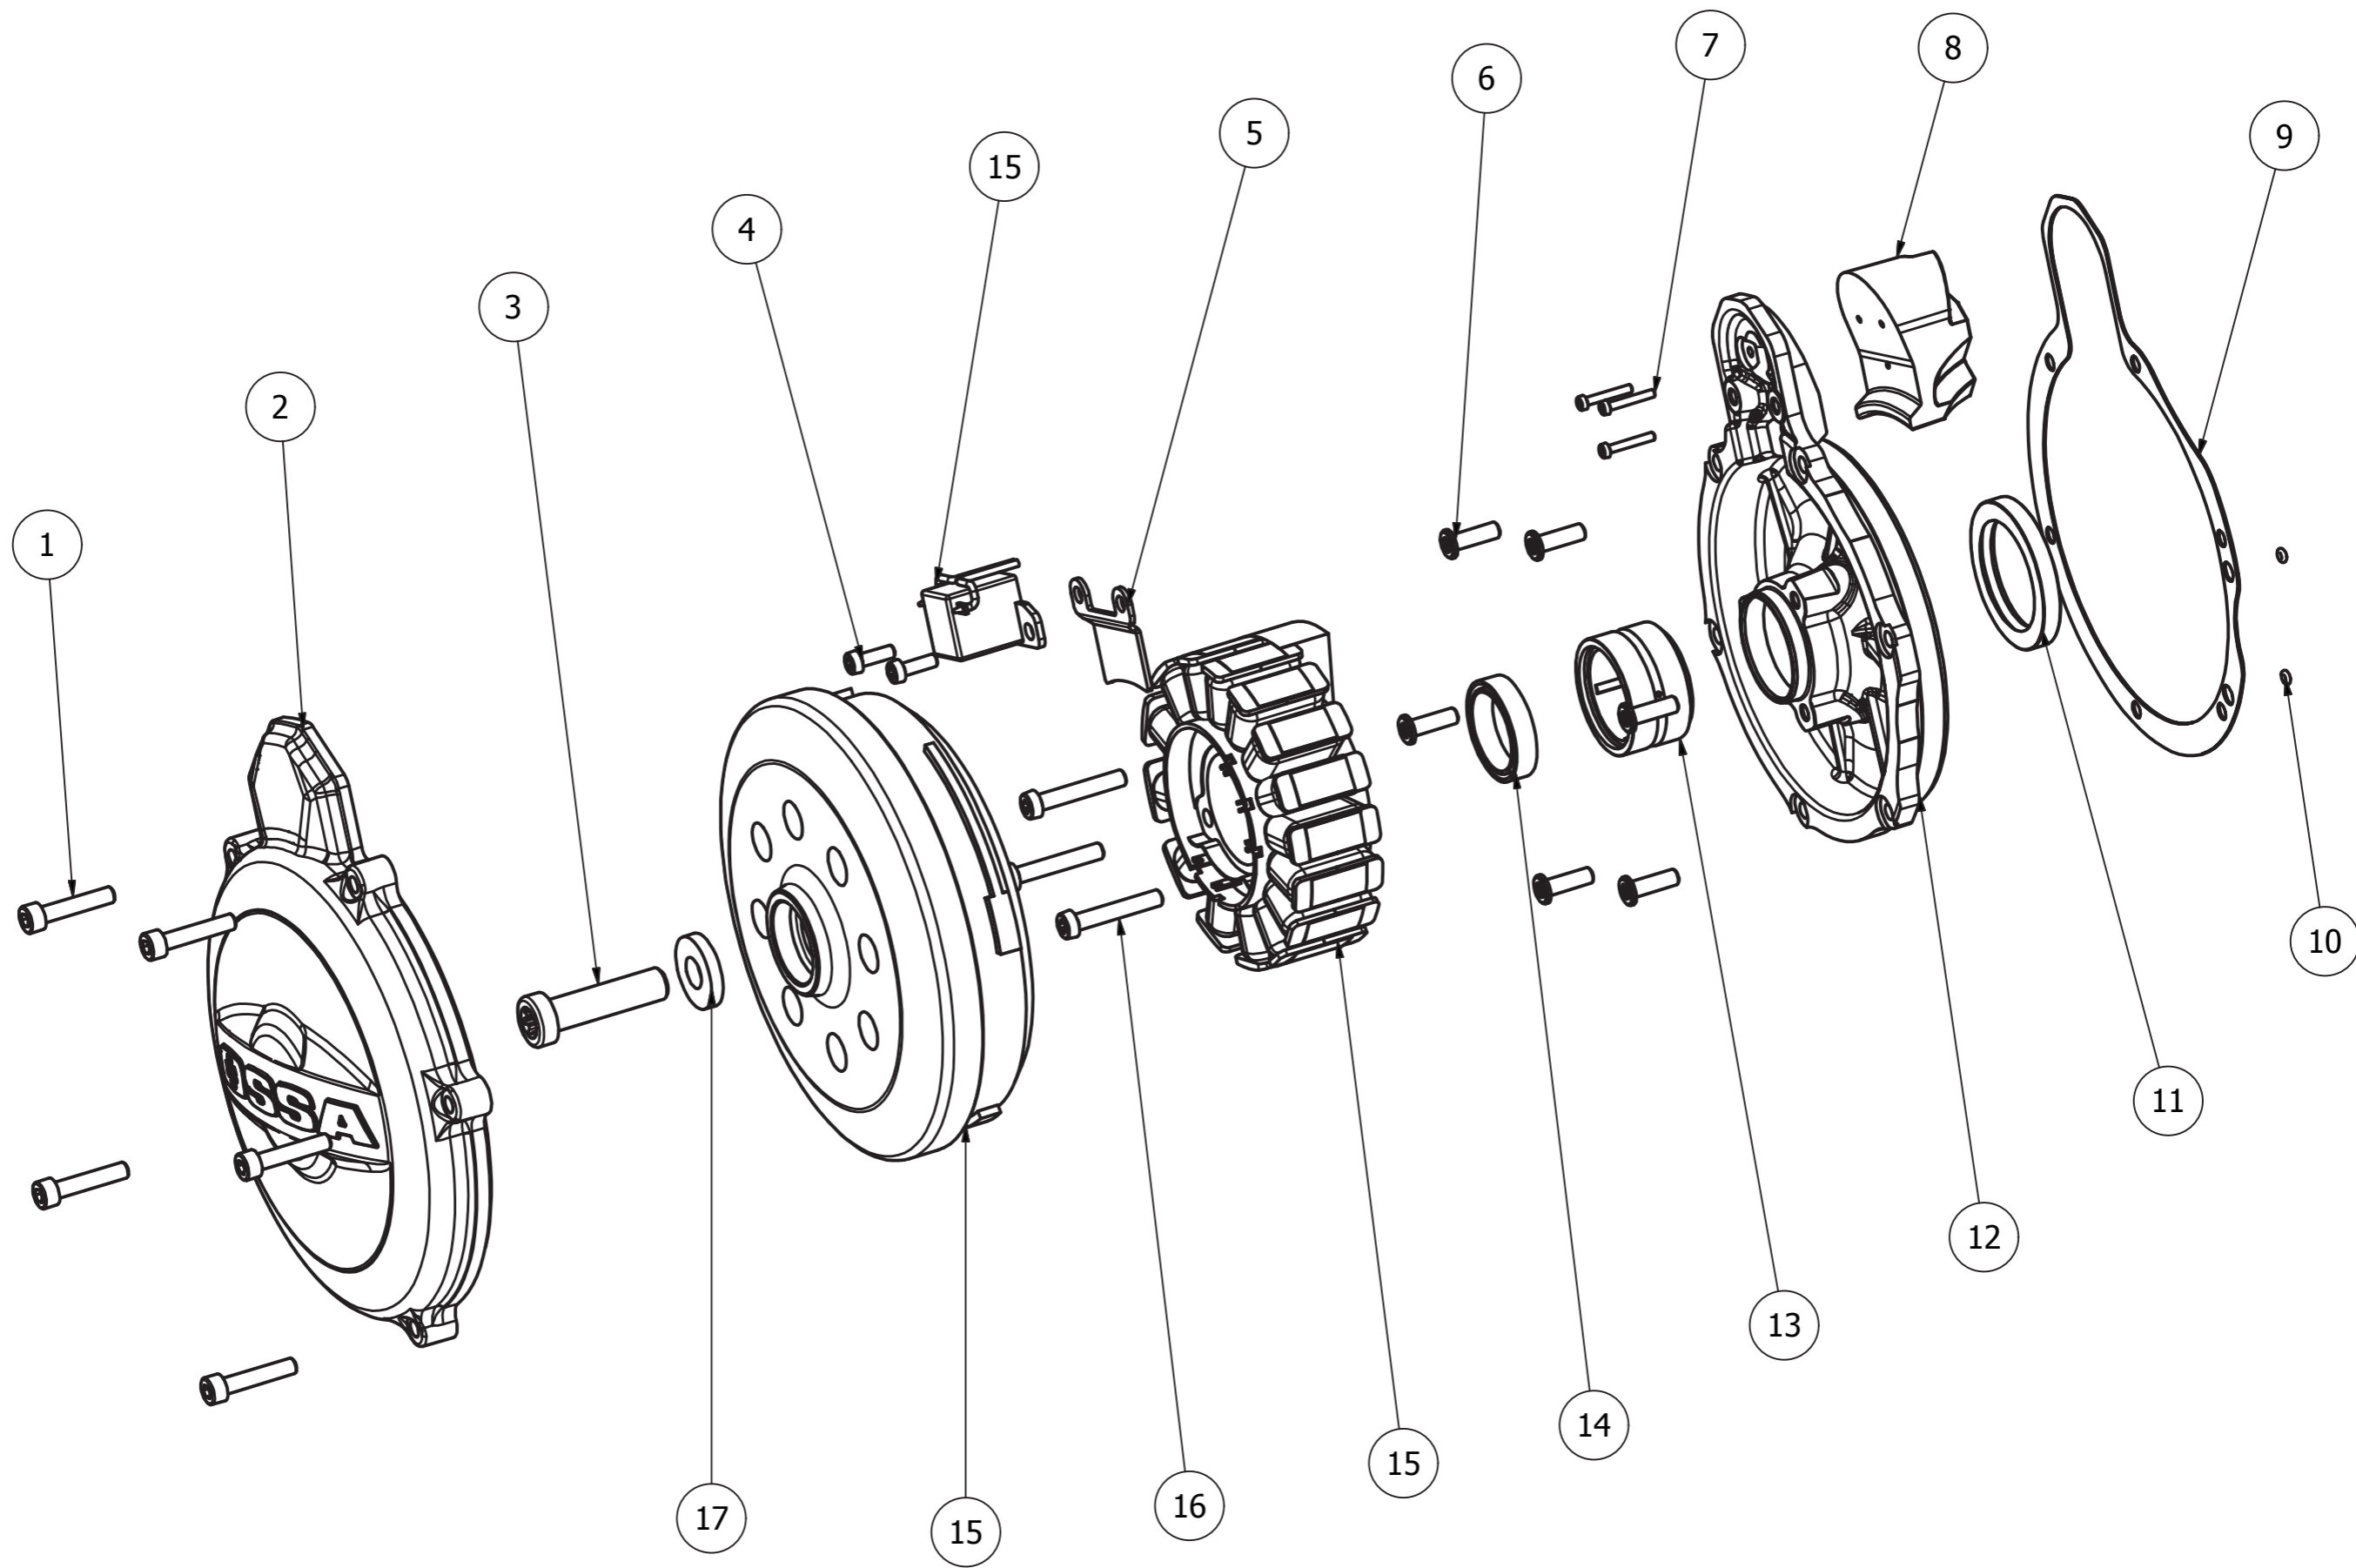

<i>REF</i>	<i>CODE</i>	<i>NAME</i>	<i>QUANTITY</i>
1	052508AA	M5x25 TORX	5
2	7300030211	IGNITION COVER	1
3	104012AB	M10x40 SCREW	1
4	051008AA	TORX M5x10 INOX	2
5	7210030211	STATOR WIRES SUPPORT PLATE	1
6	051608BB	M5x16 TORX	6
7	051208AE	M5x12 TORX	3
8	3420020211	INNER CRANKSHAFT COVER INSERT	1
9	9570020211	INNER CRANKSHAFT COVER GASKET	1
10	031500TA	O-RING 3x1,5	2
11	354706SB	SEALING	1
12	3400020211	INNER CRANKSHAFT COVER	1
13	283720QA	BEARING	1
14	253207SB	SEALING	1
15	7100030211	STATOR & ROTOR SET	1
16	053008AF	M5x30 TORX	3
17	102540HB	WASHER 10x25x4	1